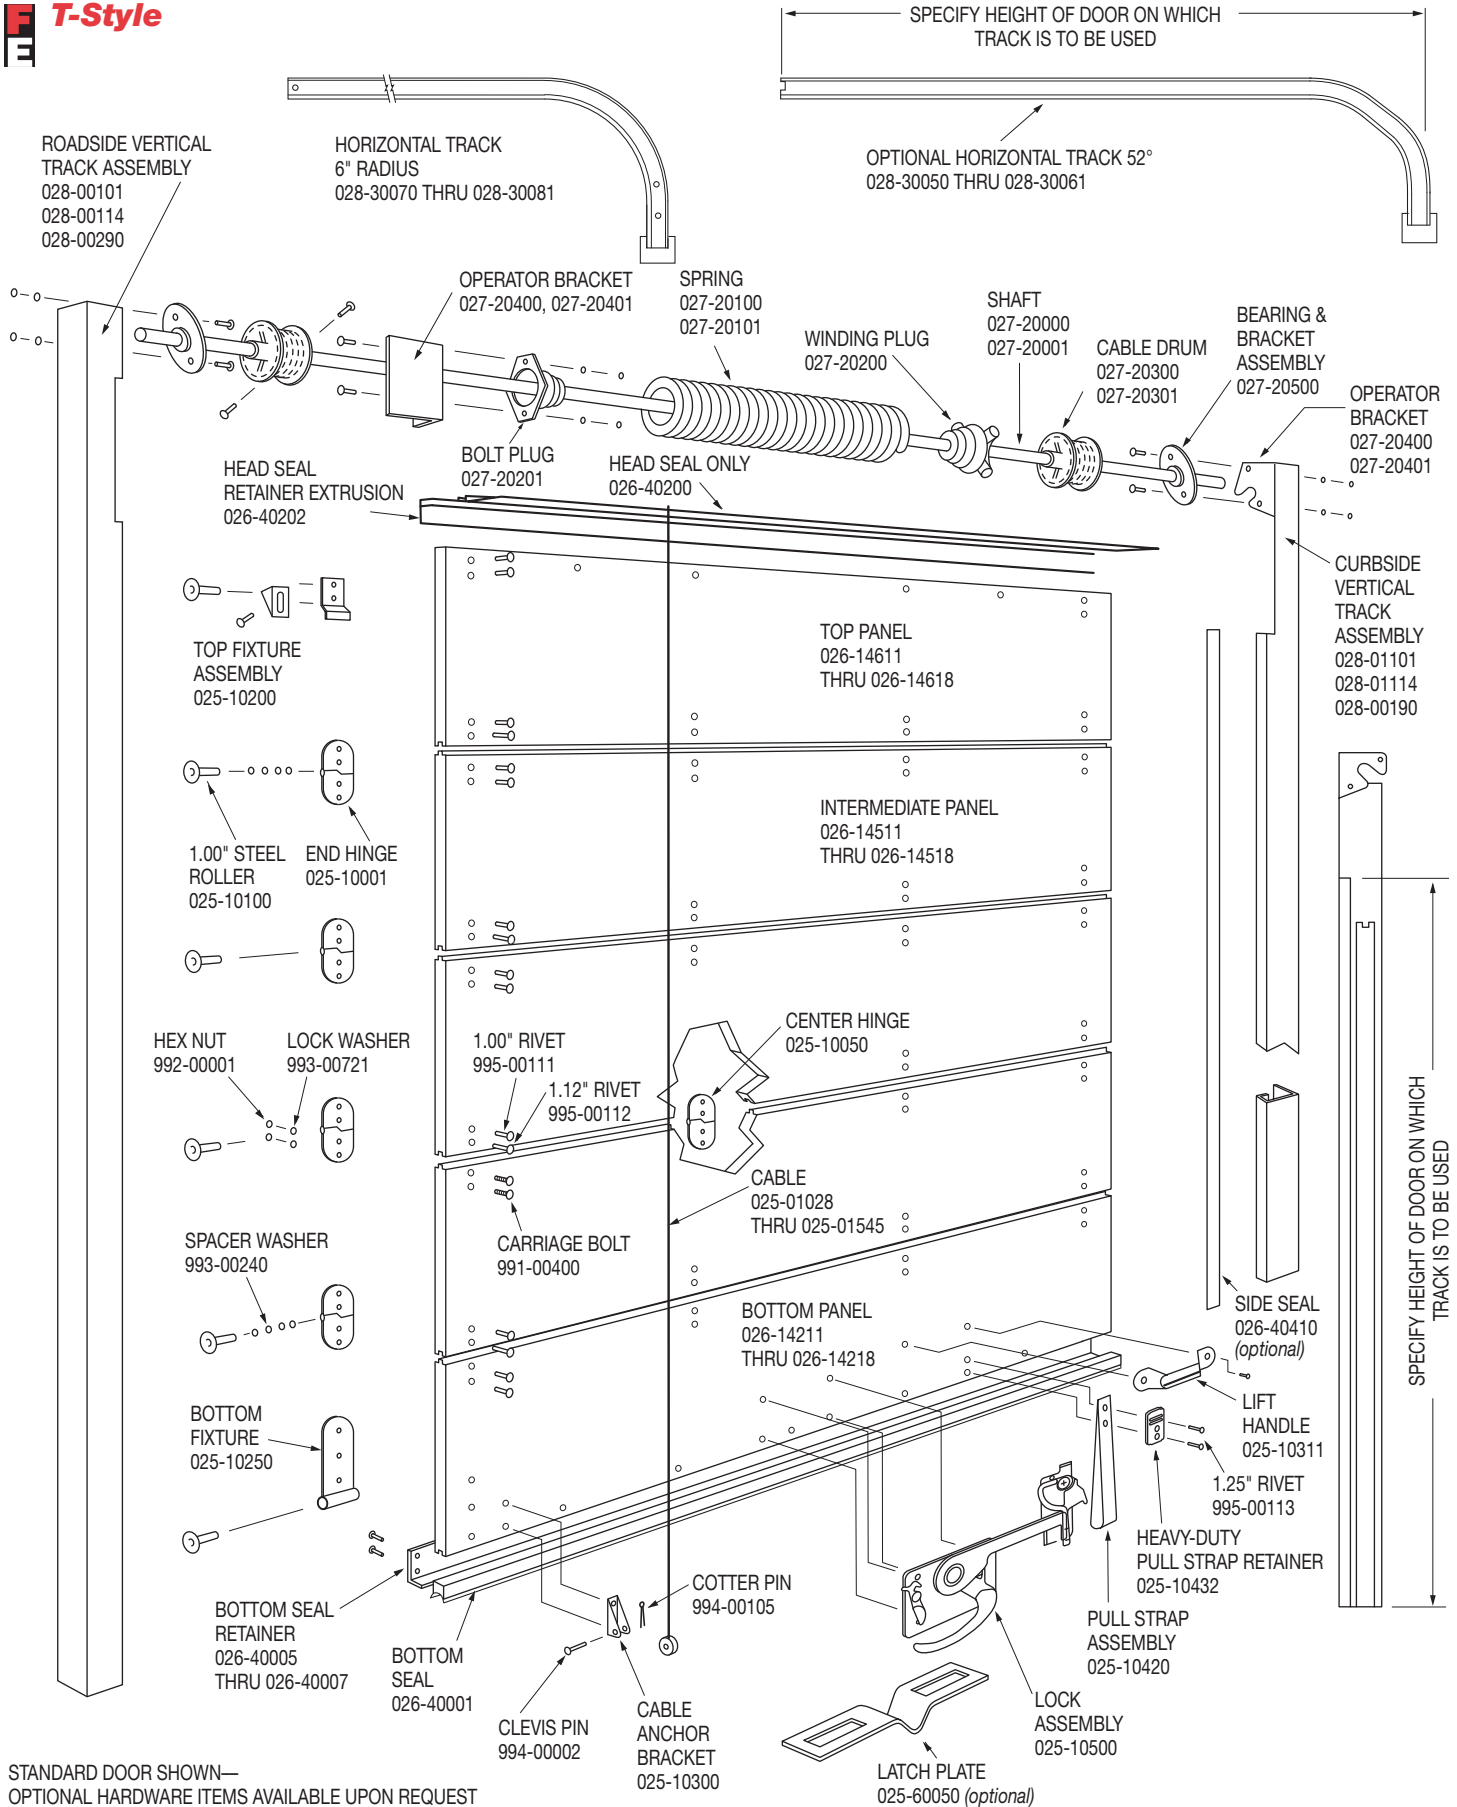

# 3/4" Roll-Up Door & Component Parts Diagram

To Order Call: 1 800 333 7890 or Fax (24 Hours) 231 777 2720

STANDARD DOOR SHOWN—  
OPTIONAL HARDWARE ITEMS AVAILABLE UPON REQUEST